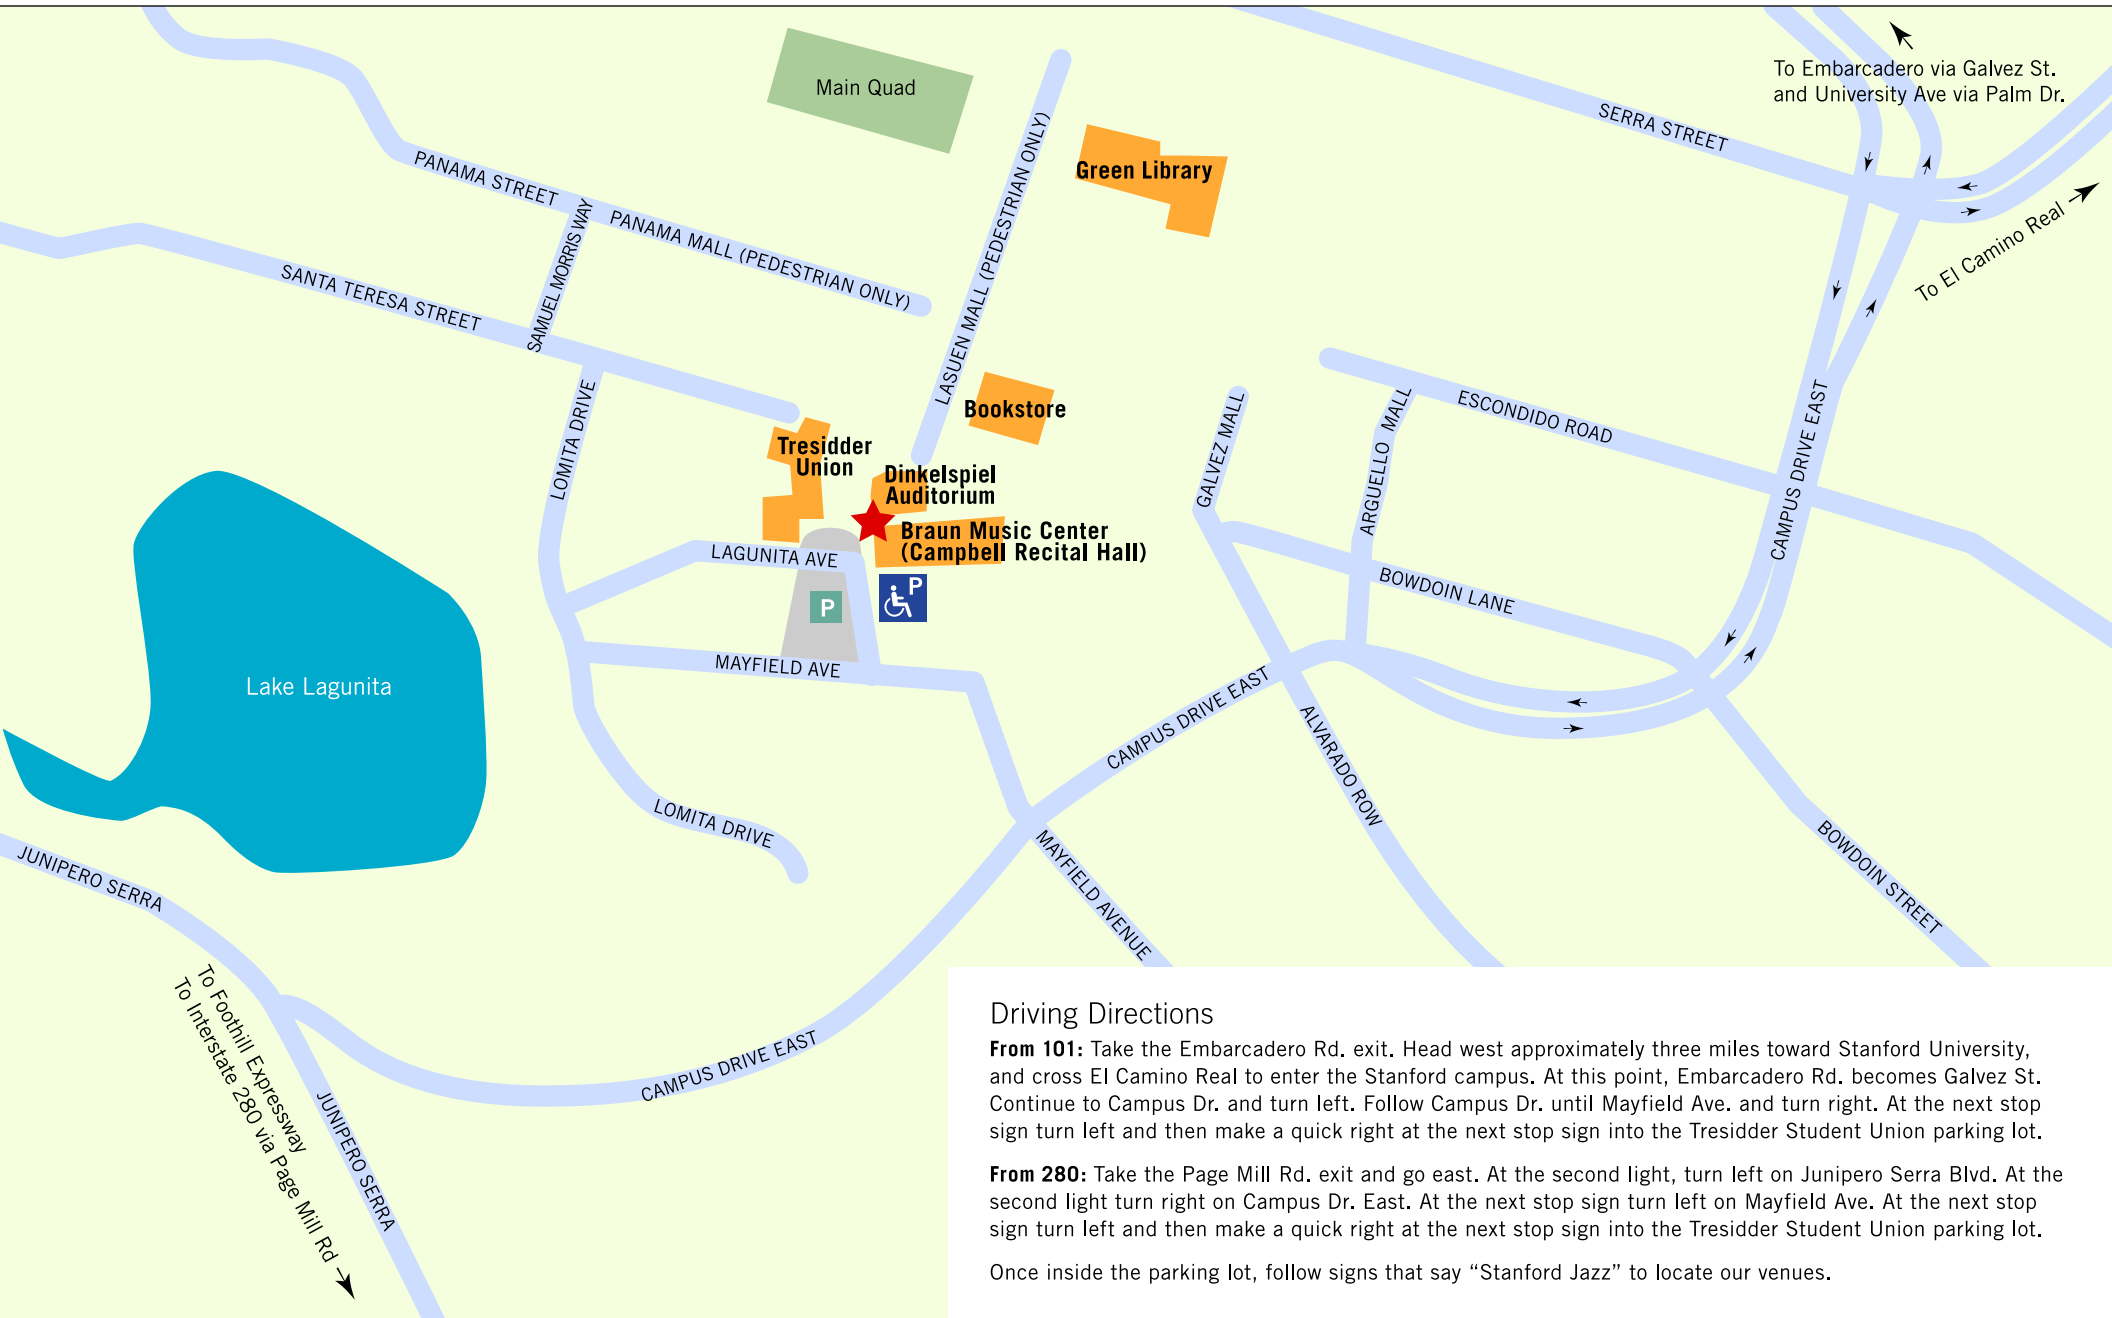

Jazz Festival Map

Driving Directions

From 101: Take the Embarcadero Rd. exit. Head west approximately three miles toward Stanford University, and cross El Camino Real to enter the Stanford campus. At this point, Embarcadero Rd. becomes Galvez St. Continue to Campus Dr. and turn left. Follow Campus Dr. until Mayfield Ave. and turn right. At the next stop sign turn left and then make a quick right at the next stop sign into the Tresidder Student Union parking lot.

From 280: Take the Page Mill Rd. exit and go east. At the second light, turn left on Junipero Serra Blvd. At the second light turn right on Campus Dr. East. At the next stop sign turn left on Mayfield Ave. At the next stop sign turn left and then make a quick right at the next stop sign into the Tresidder Student Union parking lot.

Once inside the parking lot, follow signs that say "Stanford Jazz" to locate our venues.